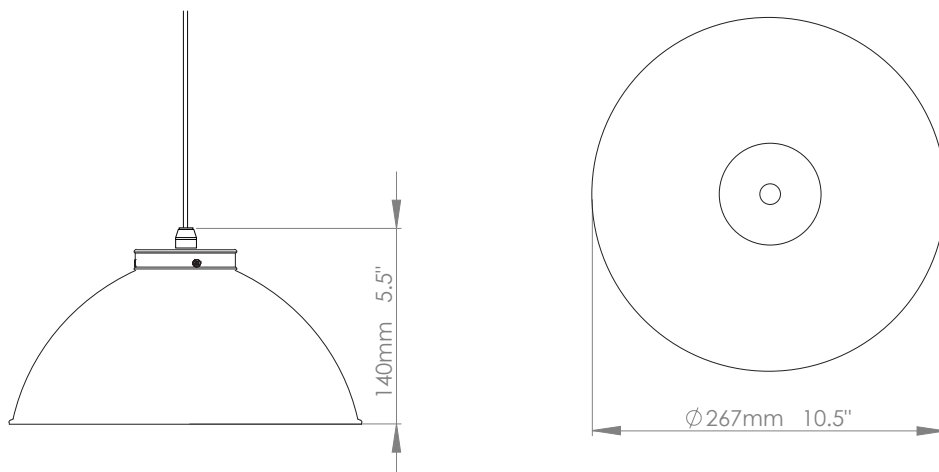

PRODUCT CODE PLI35S

CATEGORY: CHANDELIERS & PENDANTS

DIMENSIONS

TIBER PENDANT SMALL WITH GOLD INTERIOR

LAMP TYPE
INCANDESCENT**UK**

1 x 60W (Max) E27 Golfball

EU

1 x 60W (Max) E27 Golfball

SIZE & SIMILAR OPTIONS

Also available: Tiber Pendant Small (PL134), Tiber Pendant Large (PL134L), Tiber Wall Light (WL72), Tiber Wall Light Double (WL14), Tiber Flush Wall Mounted (WL423), Tiber Flush Ceiling Mounted (CL25), Mini Tiber Flush Mount (CL30), Mini Tiber Wall Light (WL17), Double Tiber Pendant on a Rod (PL405), Triple Tiber Pendant on a Rod (PL428).