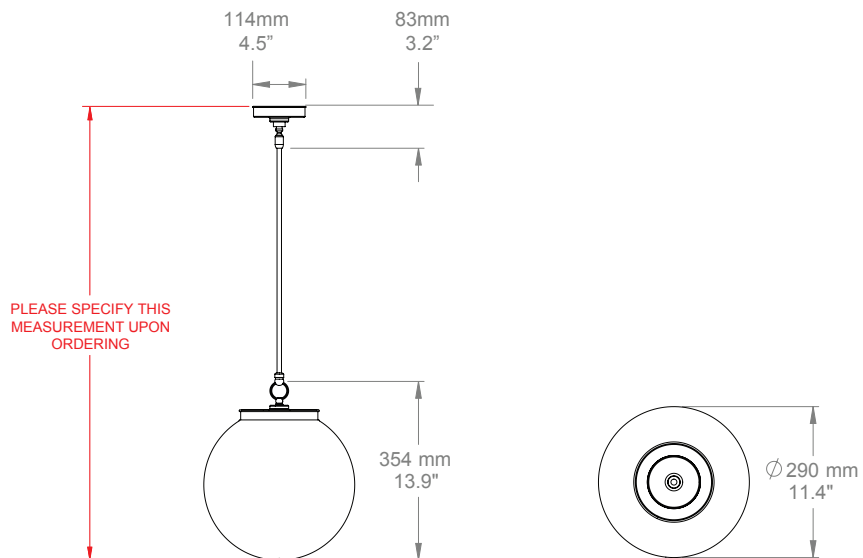

### LIGHTING

#### DIMENSIONS

---

**STAR GLOBE, MEDIUM**

---

**LAMP TYPE  
INCANDESCENT****UK**  
1 x 40W (Max) E27 Golfball**EU**  
1 x 40W (Max) E27 Golfball**USA**  
1 x 40W (Max) E26 Golfball

---

**LAMP TYPE ENERGY  
SAVING**

---

**WEIGHT**

2.95kg / 6.5lbs