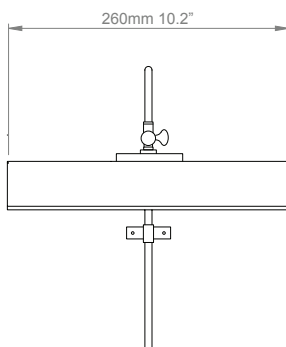

HF

HECTOR FINCH

LIGHTING

**SCRIBE PICTURE
LIGHT, SMALL**

PRODUCT CODE PC07S

CATEGORY: PICTURE LIGHTS

DIMENSIONS

SCRIBE PICTURE LIGHT, SMALL

SIZE & SIMILAR OPTIONS

Large (PC07L) and Medium (PC07M).

CLEANING & MAINTENANCE

Use a soft dry cloth.