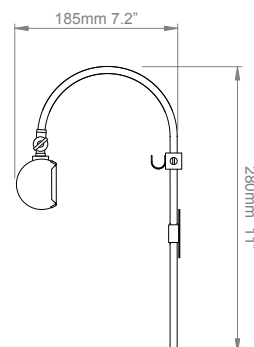

HF

HECTOR FINCH

LIGHTING

**SCRIBE PICTURE
LIGHT, SMALL**

PRODUCT CODE PC07S

CATEGORY: PICTURE LIGHTS

DIMENSIONS

SCRIBE PICTURE LIGHT, SMALL

LAMP TYPE
INCANDESCENT**UK**
1 x 25W (Max) E14 Pygmy**EU**
1 x 25W (Max) E14 Pygmy**USA**
1 x 25W (Max) E12 Pygmy

APPLICATION

Suitable for indoor use only.

FINISH OPTIONS

Antique Brass Dark (shown), Antique Brass Light and Nickel.

SIZE & SIMILAR OPTIONS

Large (PC07L) and Medium (PC07M).

CLEANING & MAINTENANCE

Use a soft dry cloth.