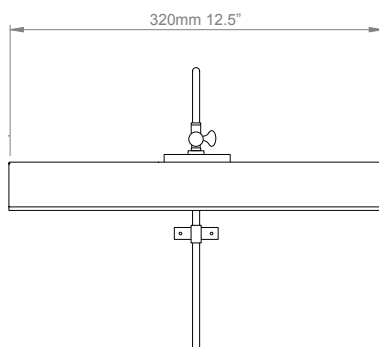

HF

HECTOR FINCH

LIGHTING

**SCRIBE PICTURE  
LIGHT, MEDIUM**

PRODUCT CODE PC07M

CATEGORY: PICTURE LIGHTS

**DIMENSIONS**

---

## SCRIBE PICTURE LIGHT, MEDIUM

---

---

**LAMP TYPE**  
**INCANDESCENT****UK**  
2 x 25W (Max) E14 Pygmy**EU**  
2 x 25W (Max) E14 Pygmy**USA**  
2 x 25W (Max) E12 Pygmy

---

**APPLICATION**

Suitable for indoor use only.