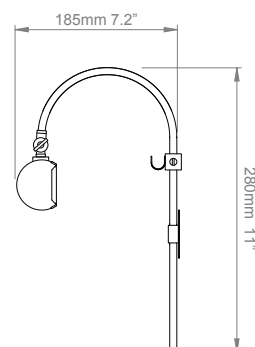

HF

HECTOR FINCH

LIGHTING

**SCRIBE PICTURE  
LIGHT, MEDIUM**

PRODUCT CODE PC07M

CATEGORY: PICTURE LIGHTS

**DIMENSIONS**

---

## SCRIBE PICTURE LIGHT, MEDIUM

---

---

**LAMP TYPE**  
**INCANDESCENT****UK**  
2 x 25W (Max) E14 Pygmy**EU**  
2 x 25W (Max) E14 Pygmy**USA**  
2 x 25W (Max) E12 Pygmy

---

**APPLICATION**

Suitable for indoor use only.

---

**FINISH OPTIONS**

Antique Brass Dark (shown), Antique Brass Light and Nickel.

---

**SIZE & SIMILAR OPTIONS**

Large (PC07L) and Small (PC07S).

---

**CLEANING & MAINTENANCE**