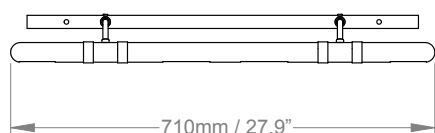

### CELINE 4 LIGHT PICTURE LIGHT

Hand made in France, a chic take on a classic design and our most popular picture light.

PRODUCT CODE PC06XL

CATEGORY: PICTURE LIGHTS

#### DIMENSIONS

---