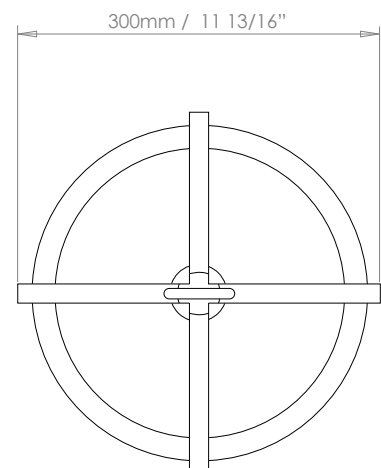

HECTOR FINCH

FINN HANGING LANTERN, SMALL

This contemporary style lantern has four vertical straps that extend slightly above and underneath the circular frame of the lantern

PRODUCT CODE LA6S

CATEGORY: HANGING LANTERNS

DIMENSIONS

FINN HANGING LANTERN, SMALL

LAMP TYPE	UK	EU	USA
INCANDESCENT	1 x 60W (Max) E27 Standard	1 x 60W (Max) E27 Standard	1 x 60W (Max) E26 General Service

FINISH OPTIONS Antique Brass, Bronze (shown), Polished Lacquered Brass, Polished Unlacquered Brass and Nickel Polished.

SIZE & SIMILAR OPTIONS Finn Hanging Lantern Large (LA6L) and Finn Wall Lantern (WL20).