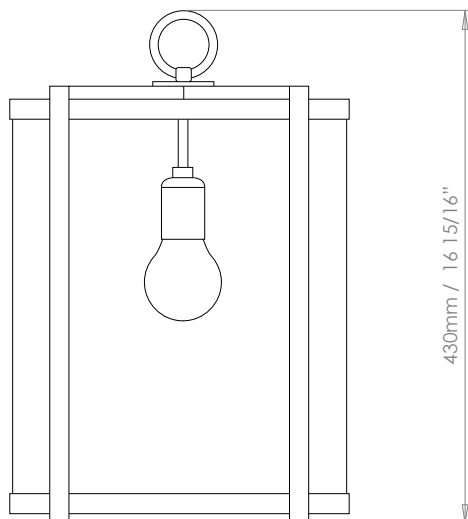

HECTOR FINCH

FINN HANGING LANTERN, SMALL

This contemporary style lantern has four vertical straps that extend slightly above and underneath the circular frame of the lantern

PRODUCT CODE LA6S

CATEGORY: HANGING LANTERNS

DIMENSIONS

FINN HANGING LANTERN, SMALL

LAMP TYPE	UK	EU	USA
INCANDESCENT	1 x 60W (Max) E27 Standard	1 x 60W (Max) E27 Standard	1 x 60W (Max) E26 General Service

FINISH OPTIONS Antique Brass, Bronze (shown), Polished Lacquered Brass, Polished Unlacquered Brass and Nickel Polished.

SIZE & SIMILAR OPTIONS Finn Hanging Lantern Large (LA6L) and Finn Wall Lantern (WL20).