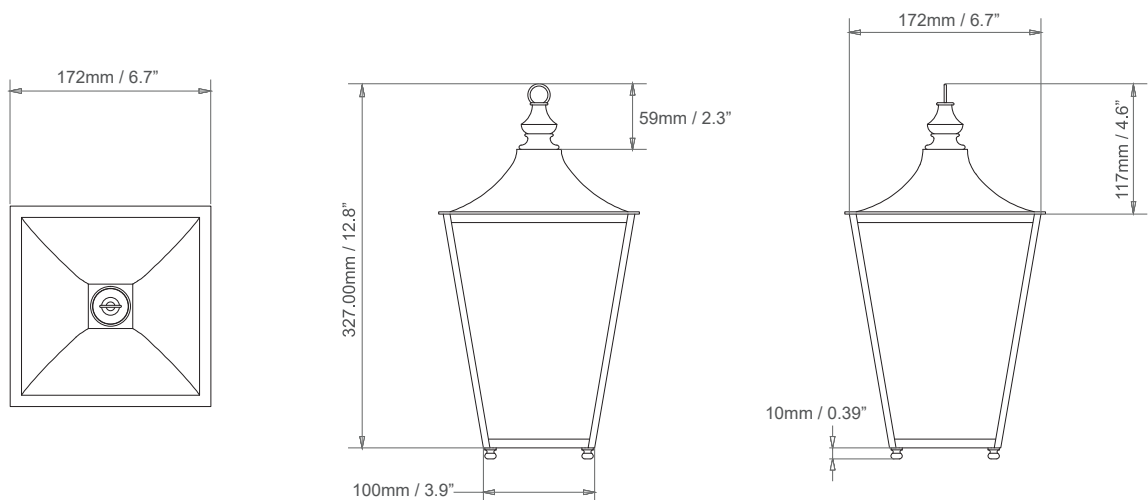

HECTOR FINCH

ATHENA HANGING LANTERN, SMALL

The Athena echoes the Sir John Soane Lantern with its fine lines and precision metalwork. Perfect for living spaces, hallways and stairwells, this petite lantern is ideal for both the modern and contemporary home.

PRODUCT CODE LA412S

CATEGORY: HANGING LANTERNS

DIMENSIONS

ATHENA HANGING LANTERN, SMALL

LAMP TYPE INCANDESCENT	UK 1 x 60W (Max) E27 standard	EU 1 x 60W (Max) E27 standard	USA 1 x 60W (Max) E26 general service
LAMP TYPE ENERGY SAVING	Suitable CFL or LED equivalent.		
FINISH OPTIONS	Antique Brass Dark, Bronze, Brass Polished & Lacquered, Brass Polished & Unlacquered (shown).		
ADDITIONAL INFORMATION	Supplied with 600mm (23.6") of chain and canopy as standard. Custom length chain available by request.		
CLEANING & MAINTENANCE	Metalwork and glass - use a soft, dry cloth.		
SIZE & SIMILAR OPTIONS	Athena Hanging Lantern, Large (LA412L), Athena Wall Lantern, Small (WL430S), Athena Wall Lantern, Large (WL430L), Athena Hanging Lantern on Bracket (WL134).		