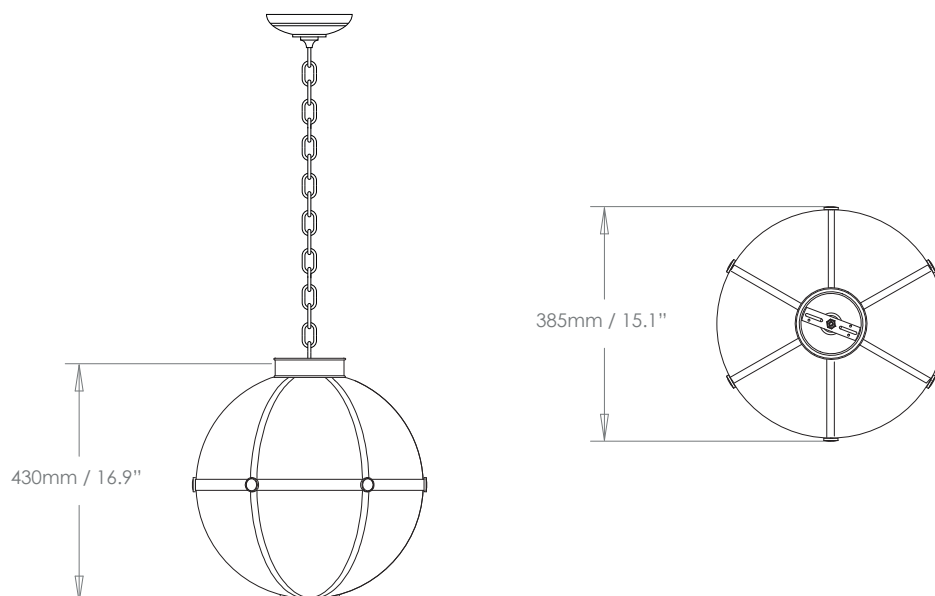

### APOLLO LANTERN SMALL

The Apollo lantern is a simplified version of a classic design, with the decorative detail pared back to buttons and the top echoing the Hector Finch iconic gallery

PRODUCT CODE LA360S

### DIMENSIONS

---

## APOLLO LANTERN, SMALL

---

**LAMP TYPE  
INCANDESCENT****UK**  
3 x 40W (Max) E14 standard**EU**  
3 x 40W (Max) E14 standard**USA**  
3 x 40W (Max) E12 Candelabra

---

**LAMP TYPE ENERGY  
SAVING**

Suitable CFL or LED equivalent.