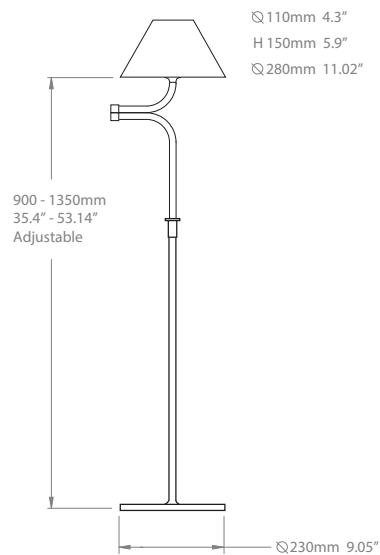

HF

HECTOR FINCH

LIGHTING

ESTA FLOOR READING LIGHT

A beautiful example of German engineering at its best. This solid brass reading lamp has a rotating shade, and adjustable stem. It is manufactured by a small team of craftsmen in southern Germany by a company whose design roots stem from the Bauhaus.

PRODUCT CODE FL03

CATEGORY: TABLE & FLOOR LAMPS

DIMENSIONS

ESTA FLOOR READING LIGHT

LAMP TYPE**UK**

1 x 100 W (Max) E27

EU

1 x 100 W (Max) E27