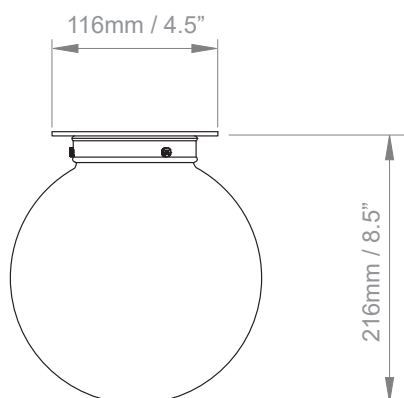

PRODUCT CODE CLI 8

CATEGORY: CEILING LIGHTS

DIMENSIONS

OPALESCENT GLOBE FLUSH FITTING

**LAMP TYPE
INCANDESCENT****UK**

1 x 40W (Max) E27 Golfball

EU

1 x 40W (Max) E27 Golfball

SIZE & SIMILAR OPTIONS

CL01 Cecilie Flush Fitting, PL143 Hector Mini Globe Pendant Opal Glass, WL425 Hector Mini Globe Wall Light, Opal Glass