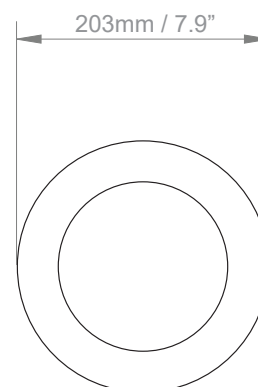

PRODUCT CODE CLI 8

CATEGORY: CEILING LIGHTS

DIMENSIONS

OPALESCENT GLOBE FLUSH FITTING

**LAMP TYPE
INCANDESCENT****UK**

1 x 40W (Max) E27 Golfball

EU

1 x 40W (Max) E27 Golfball

SIZE & SIMILAR OPTIONS

CL01 Cecilie Flush Fitting, PL143 Hector Mini Globe Pendant Opal Glass, WL425 Hector Mini Globe Wall Light, Opal Glass