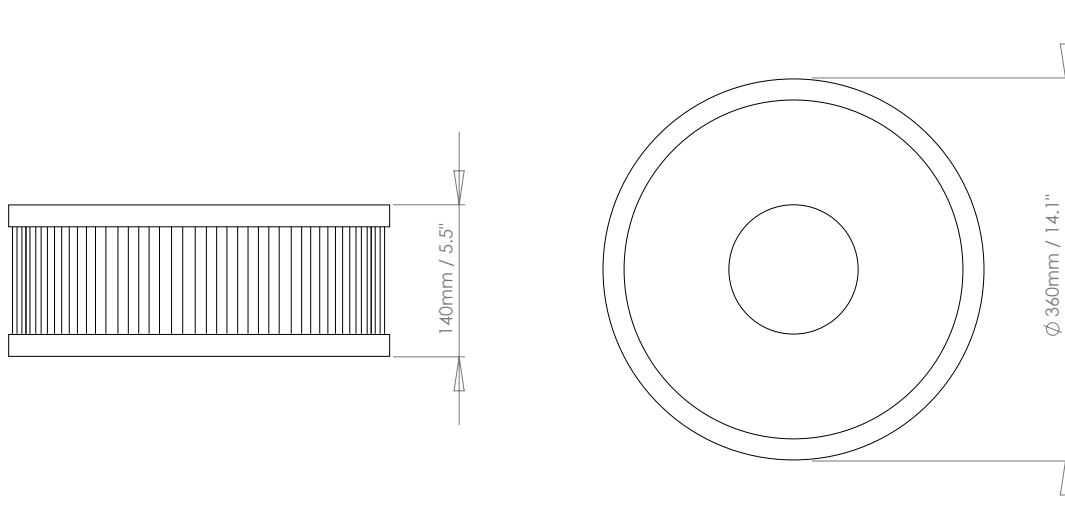

## ANTONIA FLUSH FITTING

One of our latest additions to the ceiling light range, the Antonia's elegant design utilising individual glass rods provides a unique and dramatic diffusion of light suited to low ceilings

### DIMENSIONS

---

## ANTONIA FLUSH FITTING

---

---

**LAMP TYPE**  
**INCANDESCENT****UK**  
4 x 25W (Max) E27 Golfball**EU**  
4 x 25W (Max) E27 Golfball**USA**  
4 x 40W (Max) E26 General Service

---

**LAMP TYPE ENERGY**  
**SAVING**