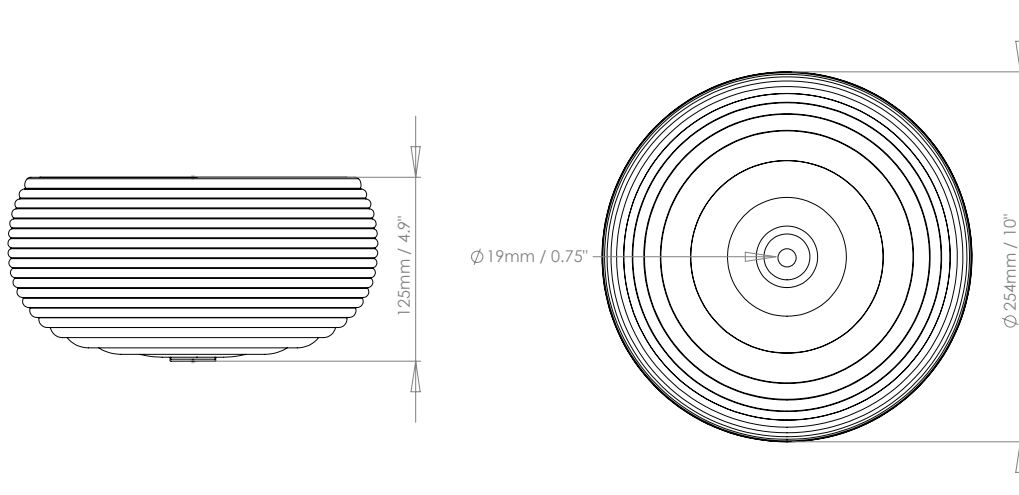

HF

HECTOR FINCH

LIGHTING

BEEHIVE CEILING LIGHT, SMALL

The Beehive Ceiling Light is an inspired addition to the ever popular Hector Finch range of flush fittings. Loosely based on a Venini glass wall light, this honeypot shape will enhance any low ceiling in the home and can be used as a bathroom fixture with its companion wall light. An exclusive design for Hector Finch Lighting.

PRODUCT CODE CL11S

CATEGORY: CEILING LIGHTS

DIMENSIONS

BEEHIVE CEILING LIGHT, SMALL

LAMP TYPE
INCANDESCENT**UK**
2 x 60W (Max) E27 Golfball**EU**
2 x 60W (Max) E27 Golfball**USA**
2 x 60W (Max) E26 Golfball