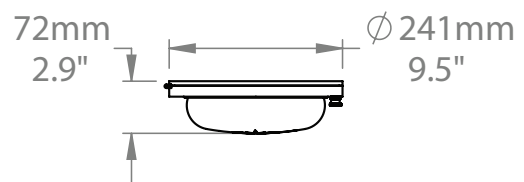

HF

HECTOR FINCH

LIGHTING

CECILIE FLUSH FITTING

Gracing some of the world's most luxurious yachts, the Cecilie flush fitting is machined out of solid brass to give it the weight and character of a true quality handmade object. With its star cut glass shade, it can be used as a ceiling light throughout the home and is made exclusively to order for Hector Finch Lighting.

PRODUCT CODE CL01

CATEGORY: CEILING LIGHTS

DIMENSIONS

CECILIE FLUSH FITTING

**LAMP TYPE
INCANDESCENT**

2 x 25W (Max) E12 Pygmy

**LAMP TYPE ENERGY
SAVING**

Suitable CFL or LED equivalent.