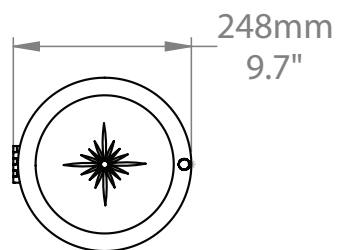

HF

HECTOR FINCH

LIGHTING

CECILIE FLUSH FITTING

Gracing some of the world's most luxurious yachts, the Cecilie flush fitting is machined out of solid brass to give it the weight and character of a true quality handmade object. With its star cut glass shade, it can be used as a ceiling light throughout the home and is made exclusively to order for Hector Finch Lighting.

PRODUCT CODE CL01

CATEGORY: CEILING LIGHTS

DIMENSIONS

CECILIE FLUSH FITTING

**LAMP TYPE
INCANDESCENT**

2 x 25W (Max) E12 Pygmy

**LAMP TYPE ENERGY
SAVING**

Suitable CFL or LED equivalent.