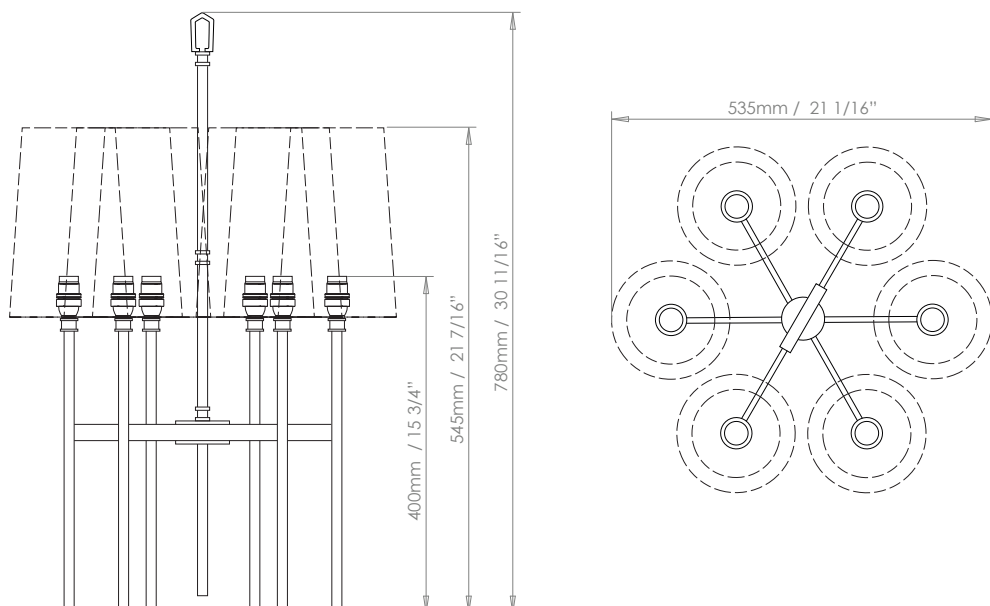

HECTOR FINCH

GUINEVERE CHANDELIER

PRODUCT CODE CH72

CATEGORY: CHANDELIERS AND PENDANTS

DIMENSIONS

GUINEVERE CHANDELIER

LAMP TYPE INCANDESCENT	UK 6 x 40W (Max) E27 Candle	EU 6 x 40W (Max) E27 Candle	USA 6 x 40W (Max) E26 Candelabra
LAMP TYPE ENERGY SAVING	Suitable CFL or LED equivalent.		
APPLICATION	UK/EU/USA Suitable for indoor use only.		
FINISH OPTIONS	Antique Brass (shown), Bronze and Nickel Polished.		
SIZE & SIMILAR OPTIONS	Guinevere Wall Light (WL306) and Guinevere Wall Light Double (WL307).		