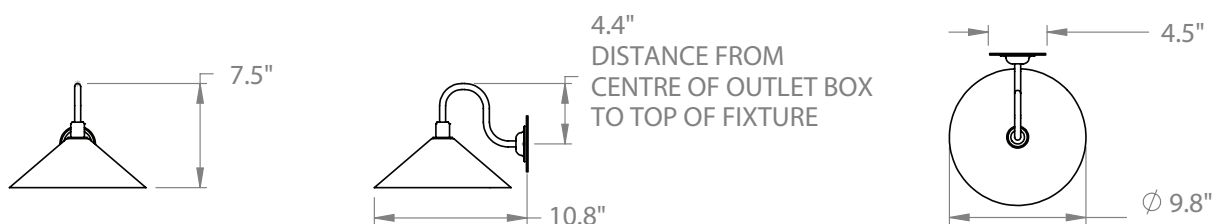

HF

HECTOR FINCH

LIGHTING

GLASS COOLIE WALL LIGHT, SWAN ARM BRACKET

The simple Glass Coolie Shade with swan arm bracket is a typical fitting used in kitchens, utility areas and cloakrooms of English country houses. Although understated, the shade is a classic design made of opal glass through which light can be seen. This differentiates it from its terracotta cousins, which are not transparent. The Glass Coolie Wall Light is made exclusively for Hector Finch Lighting.

PRODUCT CODE WL84

CATEGORY: WALL LIGHTS

DIMENSIONS

GLASS COOLIE WALL LIGHT, SWAN ARM BRACKET

**LAMP TYPE
INCANDESCENT**

1 x 60W (Max) E12 Candleabra

**LAMP TYPE ENERGY
SAVING**

Suitable CFL or LED equivalent.