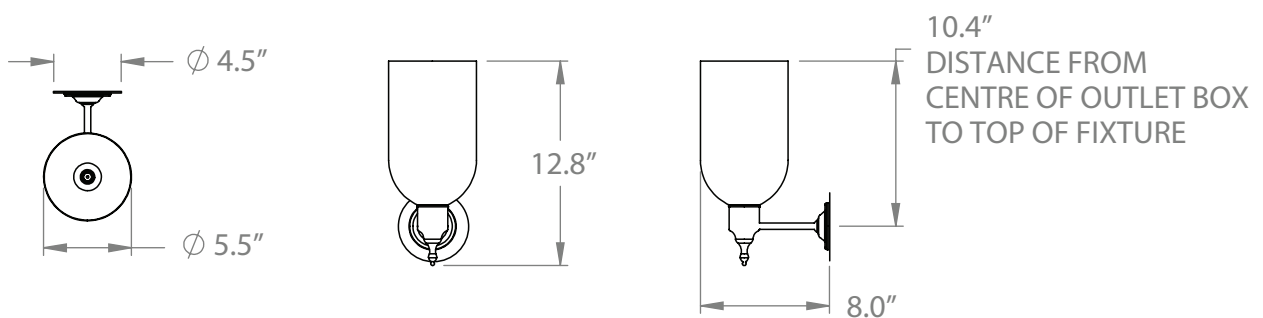

HF

HECTOR FINCH

LIGHTING

GLASS STORM SMALL, STRAIGHT ARM

Reminiscent of the Storm Shades used to prevent candles from blowing out during high winds, our Glass Storm Shade has an individually hand blown glass shade and a simple straight arm bracket. Another timeless design in the Hector Finch Collection hand made in the UK exclusively for Hector Finch Lighting.

PRODUCT CODE WLI I

CATEGORY: WALL LIGHTS

DIMENSIONS

GLASS STORM SHADE SMALL, STRAIGHT ARM

**LAMP TYPE
INCANDESCENT**

1 x 60W (Max) E12 Candlelabra

**LAMP TYPE ENERGY
SAVING**

Suitable CFL or LED equivalent.

APPLICATION

Suitable for indoor use only.

FINISH OPTIONS

Antique Brass (shown), Polished Unlacquered Brass, Polished Lacquered Brass, Bronze, Nickel Polished.

**ADDITIONAL
INFORMATION**

US marriage plate supplied to cover standard 2" x 4" junction box (not supplied).