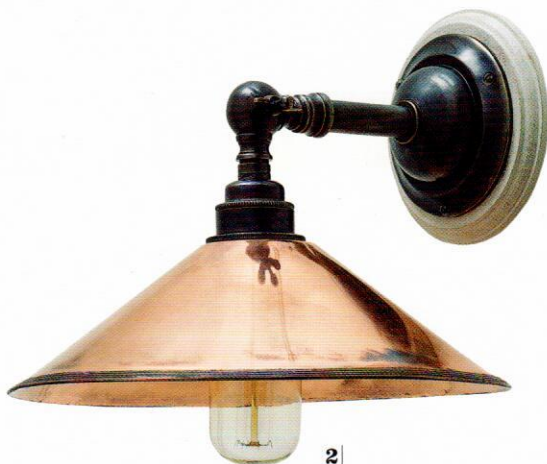

WALL LIGHTS

1|

2|

3|

4|

5|

6|

7|

1| Celerie Kemble Astral Sconce, H58.4xW24.1xD20.3cm, £751, Arteriors, arteriorshome.com. 2| Brooke wall light, H18xW24xD25cm, £636, Jamb, jamb.co.uk. 3| Leila, H19.6xD10cm, £435; shade, £162, Balineum, balineum.co.uk. 4| Tiber Flush Mount, D20.8xDiam40.6cm, £612, Hector Finch, hectorfinch.com. 5| Hove Wall Washer, H14xW30xD10cm, £72, Dar Lighting, darlighting.co.uk. 6| Beadlight Cirrus, D47.6cm, £435, Original BTC, originalbtc.com. 7| Truman, H36xW20xD30cm, £39, Made.com, made.com.