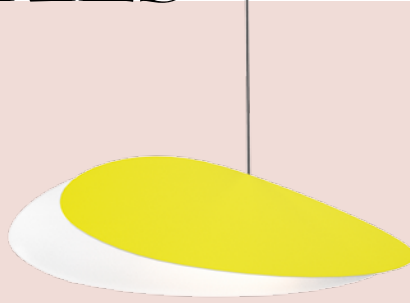

DISCOVERIES

BETH WEBB FOR ARTERIORS SEA ISLAND PENDANT; \$1,680. ARTERIORSHOME.COM

SONNEMAN—A WAY OF LIGHT PAPILLONS LED PENDANT; \$300. SONNEMANAWAYOFLIGHT.COM

LIVEX LIGHTING RED METAL SHADE PENDANT; \$135. LIVEXLIGHTING.COM

CHARLES EDWARDS CHARLOTTE HANGING LANTERN; TO THE TRADE. CHARLESEDWARDS.COM

THOMAS O'BRIEN FOR VISUAL COMFORT DECCA ORBITAL PENDANT; \$2,169. CIRCALIGHTING.COM

ALL PHOTOS COURTESY OF THE COMPANIES

SHOPPING