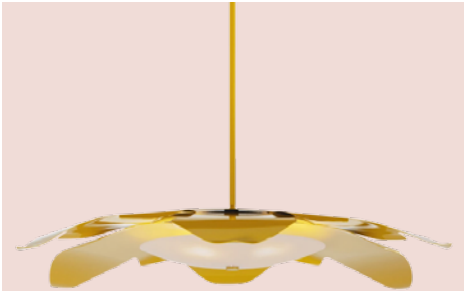

LIVEX LIGHTING RED METAL SHADE PENDANT; $135. LIVEXLIGHTING.COM